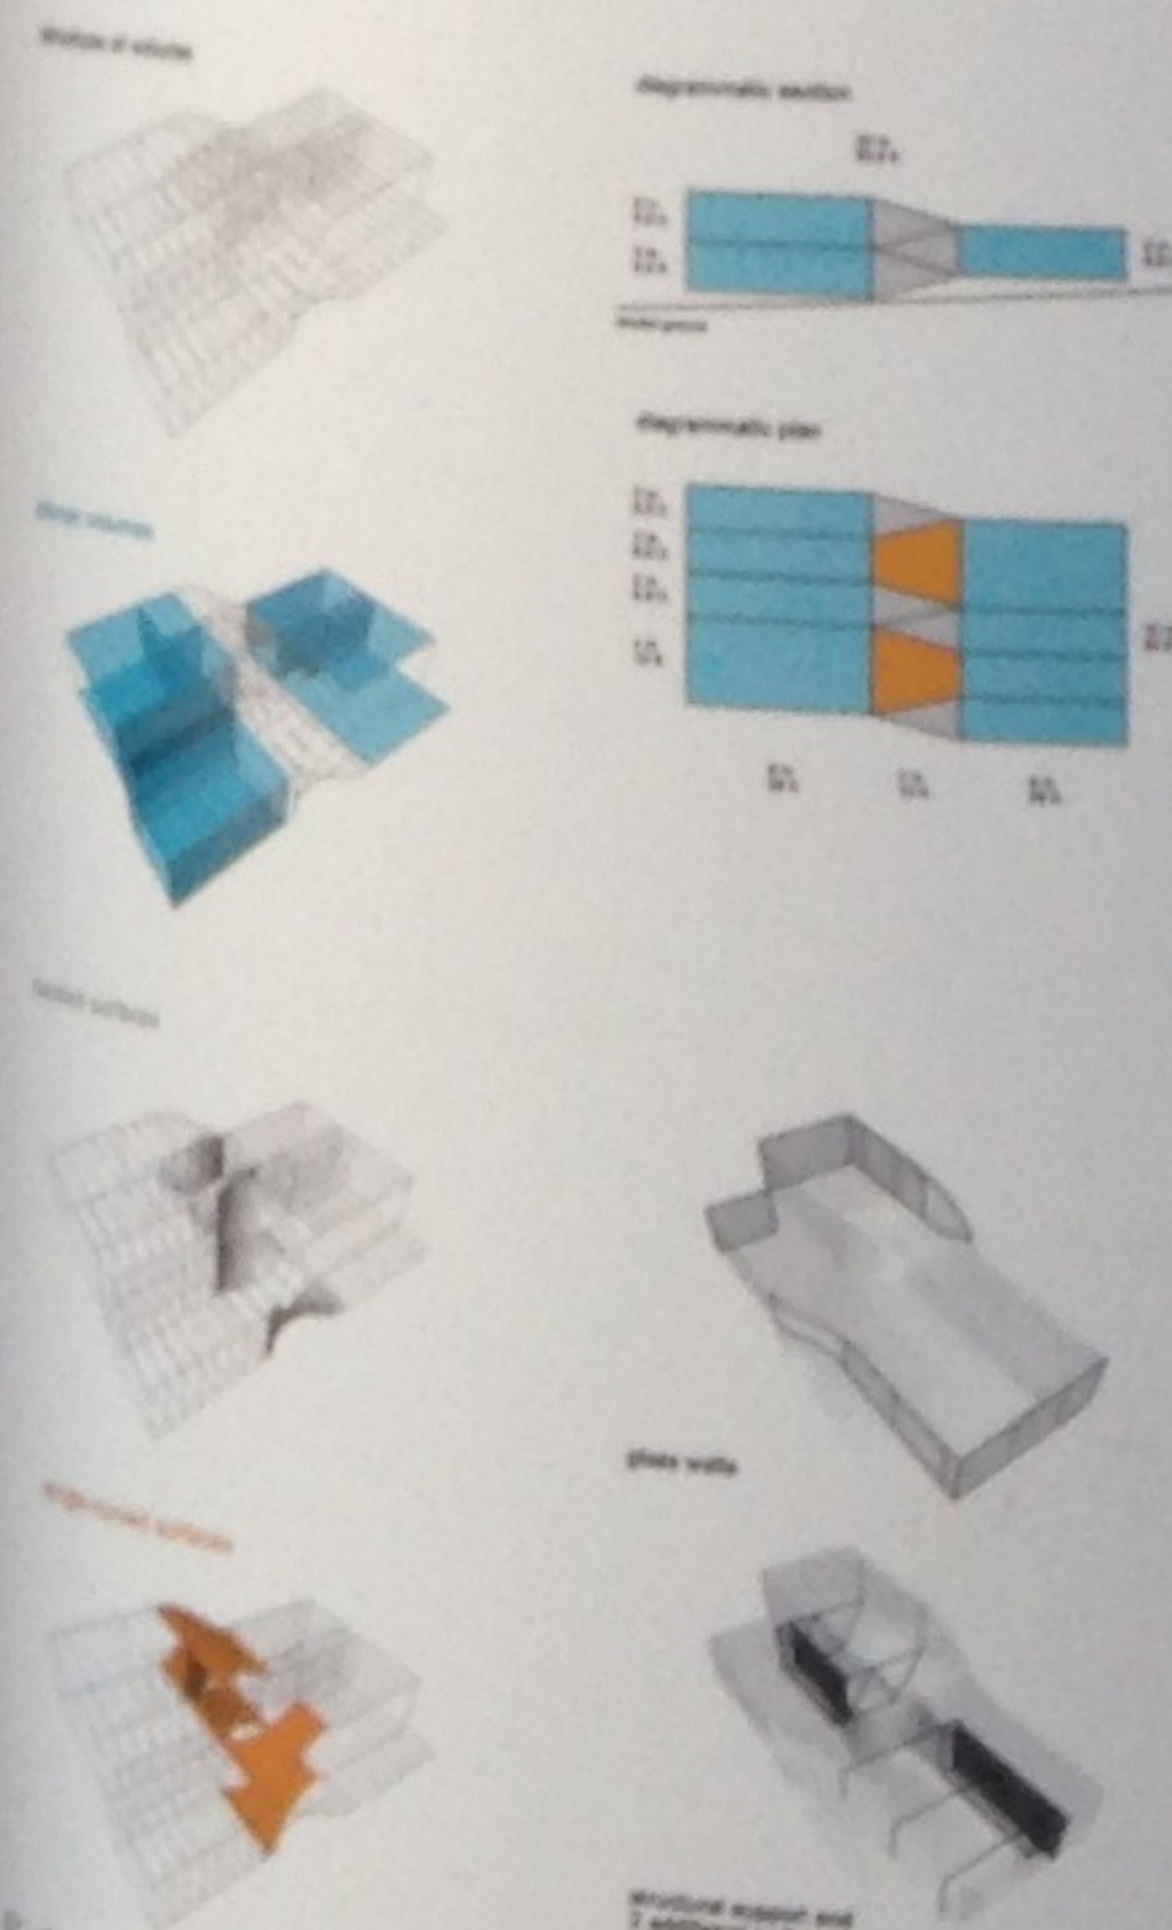

A photograph of a modern house with a metallic, riveted facade. The house features a large, rectangular structure on the left and a lower, more complex structure on the right. A pergola with several horizontal beams is attached to the right side of the house. The house is set in a desert landscape with large, light-colored rocks in the foreground and sparse, dry vegetation. The sky is overcast with dark clouds. The text 'GIA' is written in large, orange, stylized letters, with 'Global Architecture' in smaller text above it. Below 'GIA' is the word 'HOUSES' in a similar orange font. The number '102' is written in large, orange, stylized letters in the bottom right corner.

GIA
Global Architecture
HOUSES

102

Evening view of living room 居間夜景

View from dining kitchen toward living room 就餐/台面上方起居间全览

Living room: looking east 起居: 东全览

Kitchen 008

Dining kitchen 009 010

Volumetric organization

Models

Living room: looking north 居間：北を見る